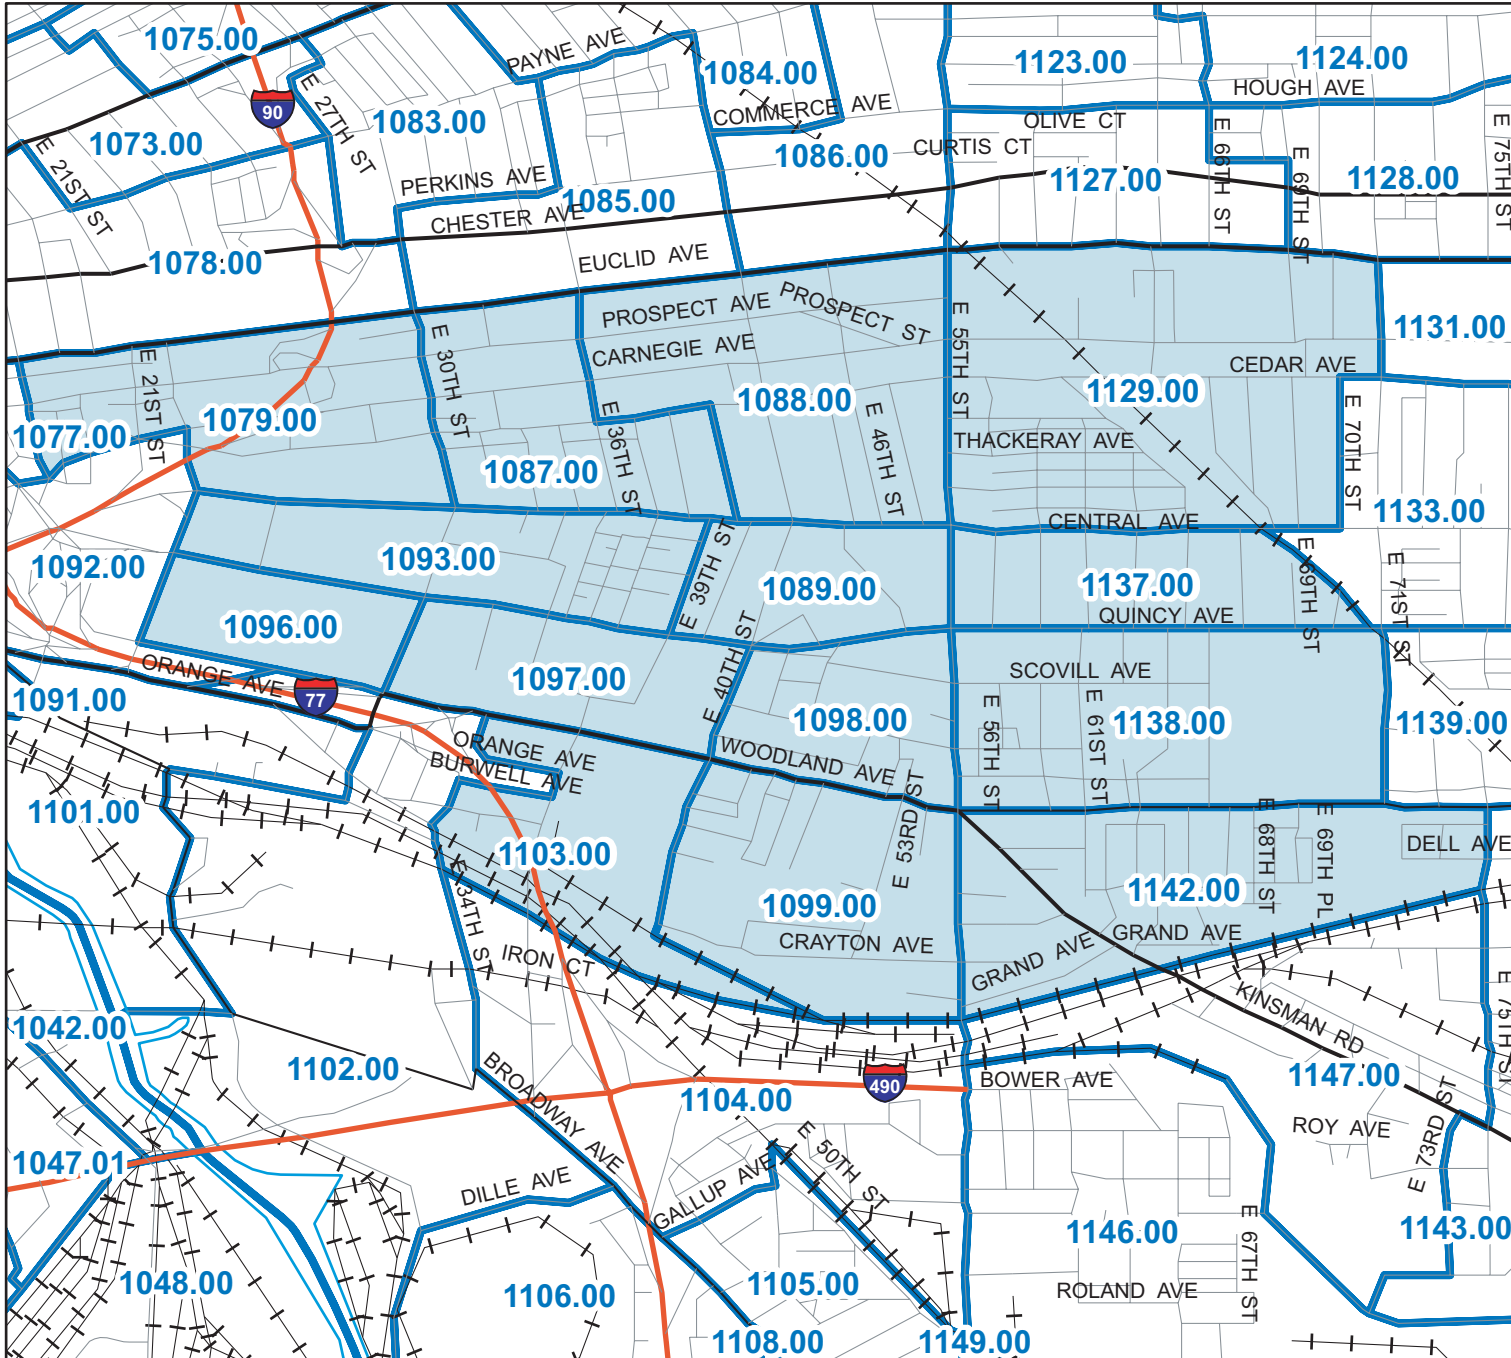

Central Cleveland, OH (2000)

 Census Tract Boundary
 Neighborhood Boundary

Prepared by: Center on Urban Poverty and Social Change, Mandel School of Applied Social Sciences, Case Western Reserve University
Source: ESRI